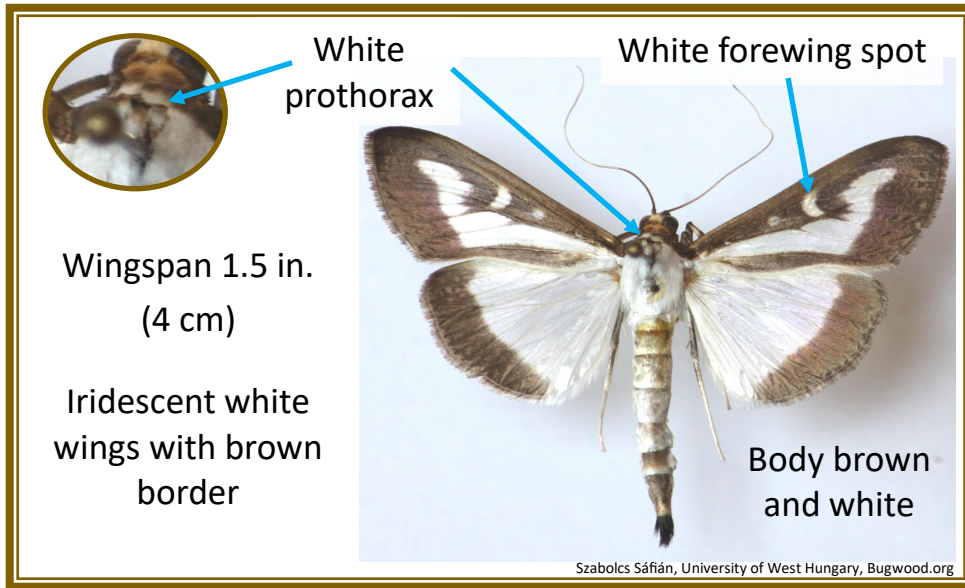

Box tree moth (*Cydalima perspectalis*) (Light Morph)

Melonworm (*Diaphania hyalinata*)

Brown prothorax;
Lacks forewing spot

Dark Morph Lookalikes

Grape leaf folder (*Desmia funeralis*)

Too many spots

Snowy urola (*Urola nivalis*)

Incomplete border

Four-spotted palpita (*Palpita quadristigmalis*)

Incomplete yellow border

Spiny oakworm moth (*Anisota stigma*)

Orange colored

Box tree moth (*Cydalima perspectalis*) (Dark Morph)